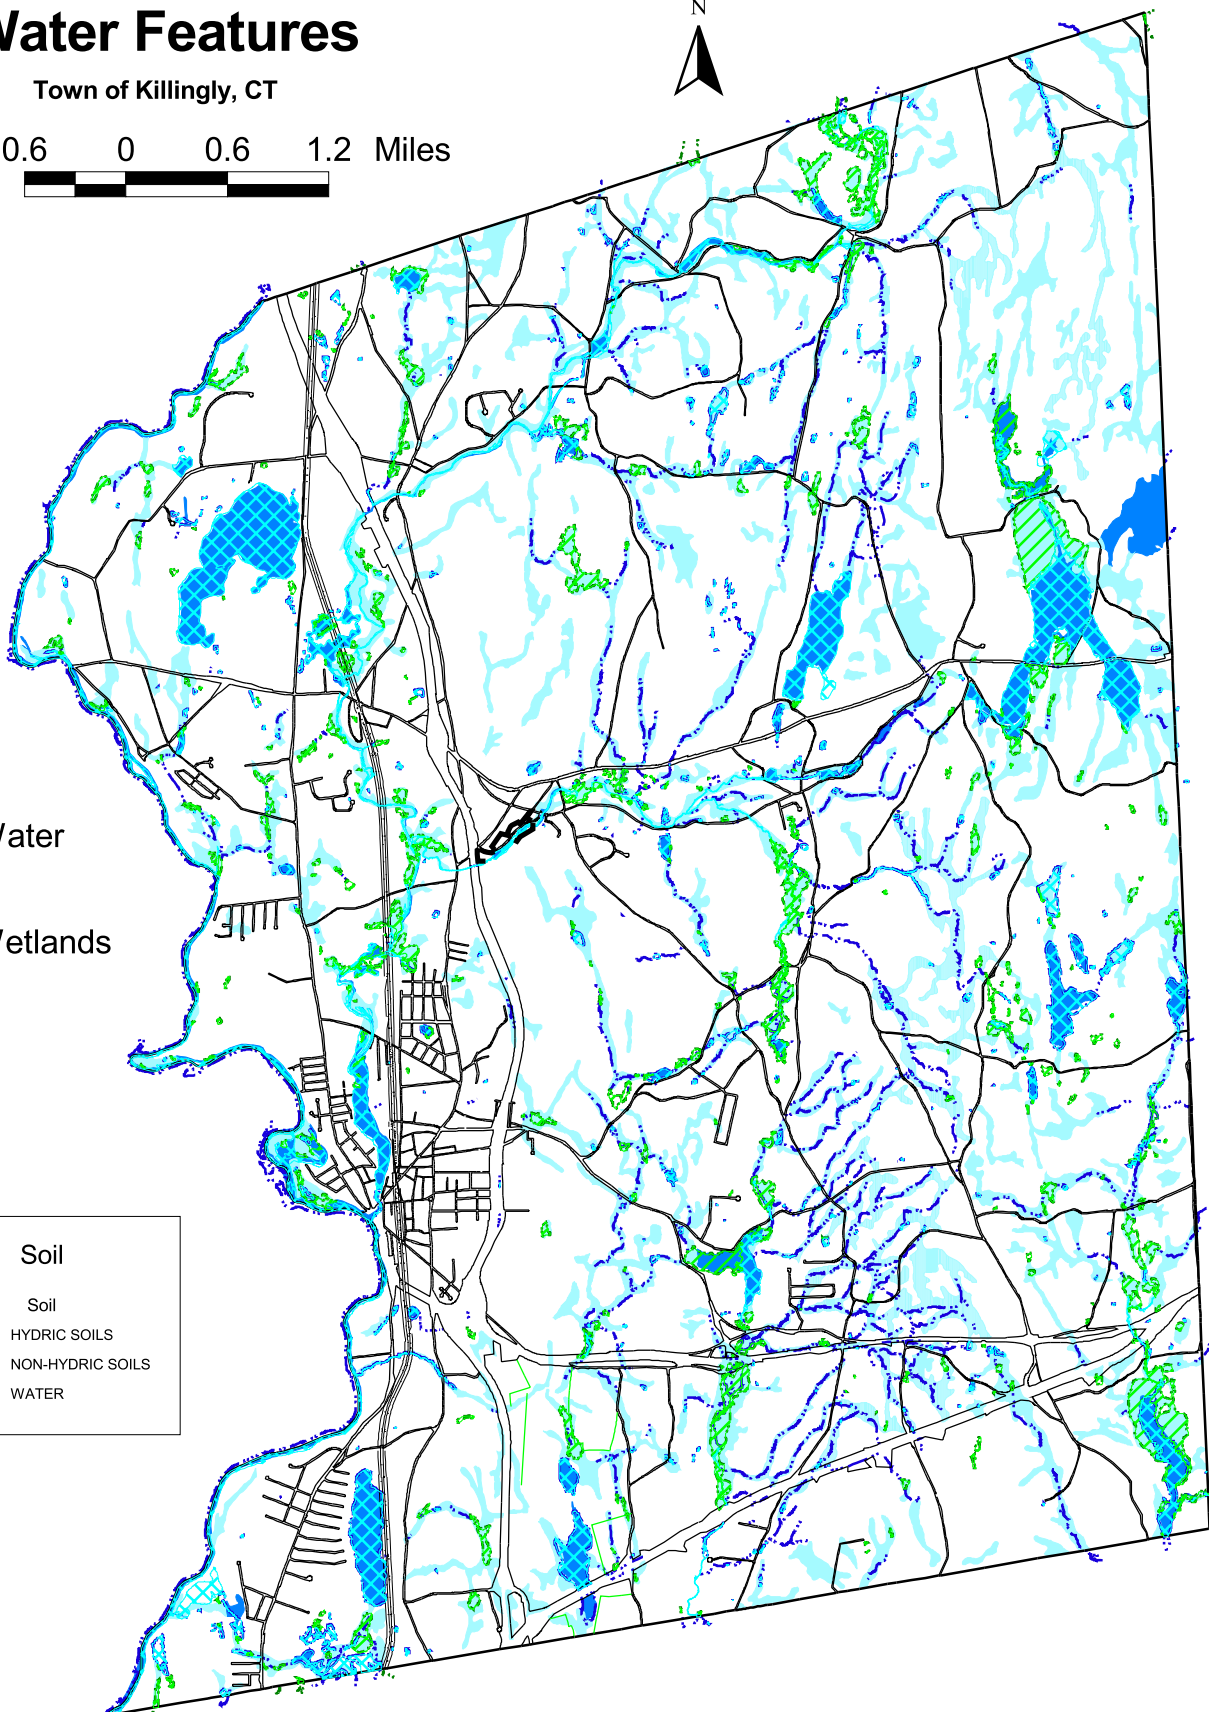

# Water Features

Town of Killingly, CT

0.6 0 0.6 1.2 Miles

The locations of wetlands and watercourses are for general information purposes only. The Town of Killingly regulates activities within 200' of wetlands/watercourses. For more information please call the Wetlands Agent at (860) 779-5310.